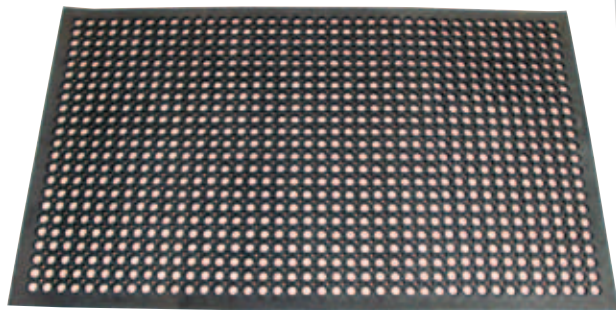

\$20

BUDDHA SOLAR LIGHT
• 39(H) x 25(W) x 25(D)cm.
• Crystalline solar panel.

(201) 9312527985274

WHILE STOCKS LAST

\$32

BAYLISS ANTI-FATIGUE SLOPED EDGE MAT
• 1500 x 900mm. • Great for garages or workshops.